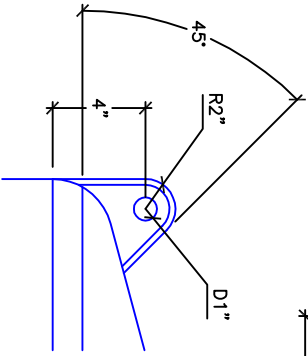

POLY-MART 2500 GALLON VERTICAL STORAGE TANK

NOTES:

- ① 12" x 14" BOTTOM LAYOUT FLATS (4)
- ② 11" x 14" DOME FLATS (3)
- ③ 12" x 24" MAIN DOME FLAT (1)
- ④ 16" MANWAY
- ⑤ FLUSH GALLON MARKERS