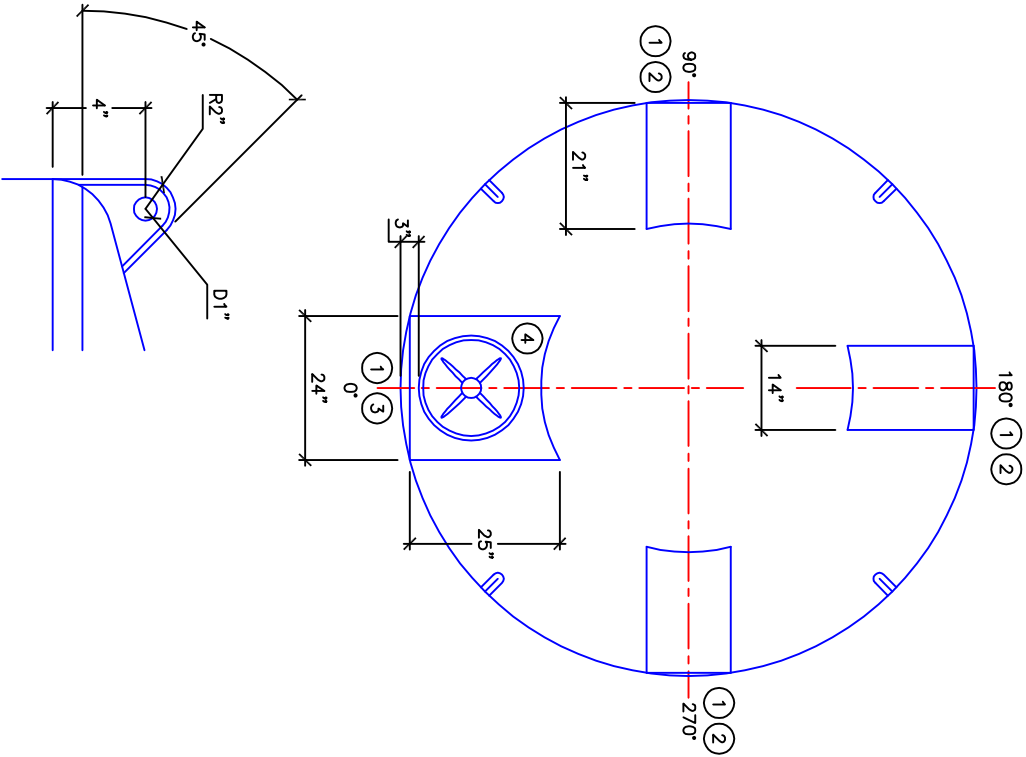

POLY-MART 2500 GALLON VERTICAL STORAGE TANK

NOTES:

- ① 12" x 14" BOTTOM LAYOUT FLATS (4)
- ② 11" x 14" DOME FLATS (3)
- ③ 12" x 24" MAIN DOME FLAT (1)
- ④ 16" MANWAY
- ⑤ FLUSH GALLON MARKERS