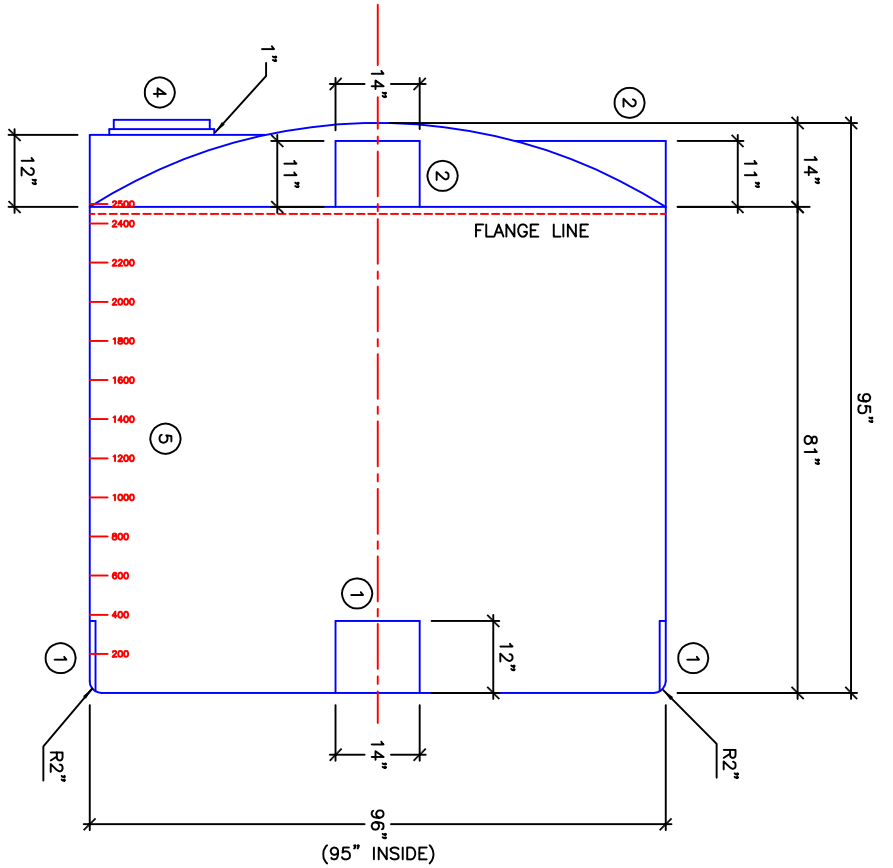

POLY-MART 2500 GALLON VERTICAL STORAGE TANK

NOTES:

- ① 12" x 14" BOTTOM LAYOUT FLATS (4)
- ② 11" x 14" DOME FLATS (3)
- ③ 12" x 24" MAIN DOME FLAT (1)
- ④ 16" MANWAY
- ⑤ FLUSH GALLON MARKERS